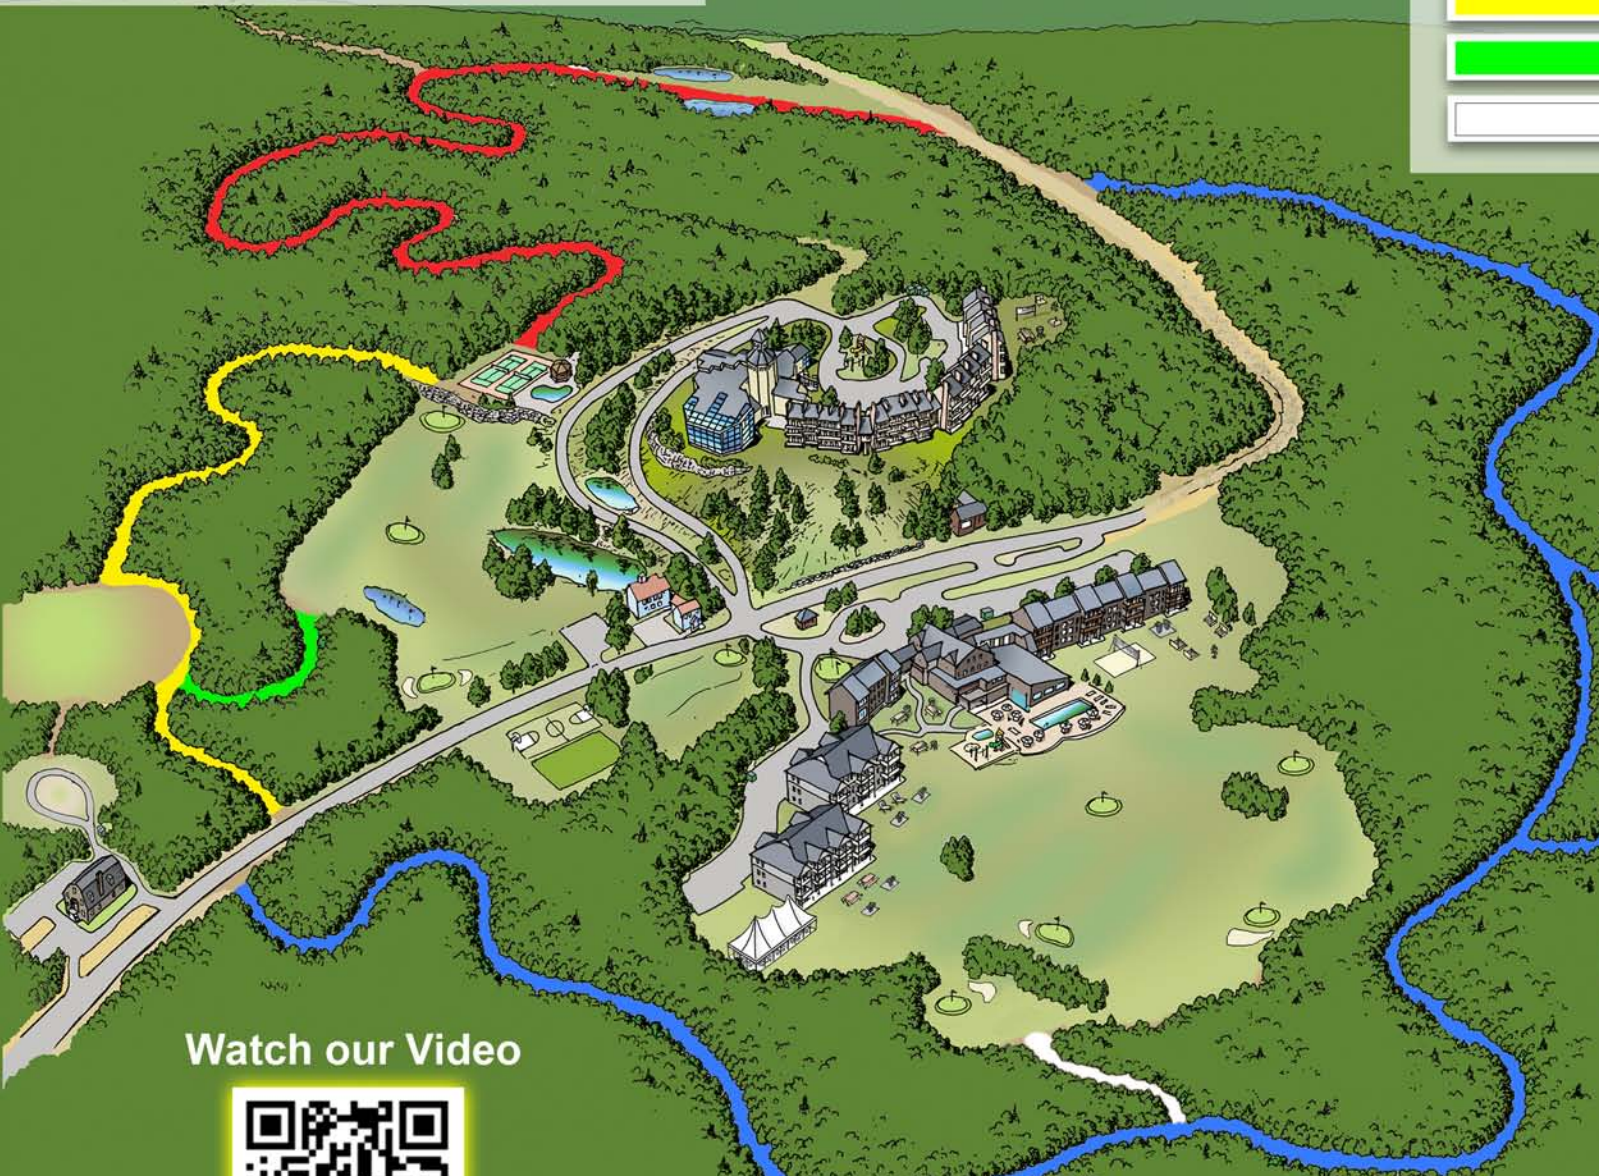

STEELE HILL RESORTS

TRAIL & CAMPUS MAP

Like us on Facebook
facebook.com/steelehillresort

Follow us on Twitter
twitter.com/steelehill

Visit our Site
SteeleHill.com

STEELE HILL RESORTS

TRAIL MAP

TRAIL MAP KEY

	Red Trail	1.2 Miles
	Blue Trail	1.5 Miles
	Yellow Trail	.8 Miles
	Green Trail	.1 Miles
	White Trail	500 Feet

Watch our Video

SteeleHill.com/Trails