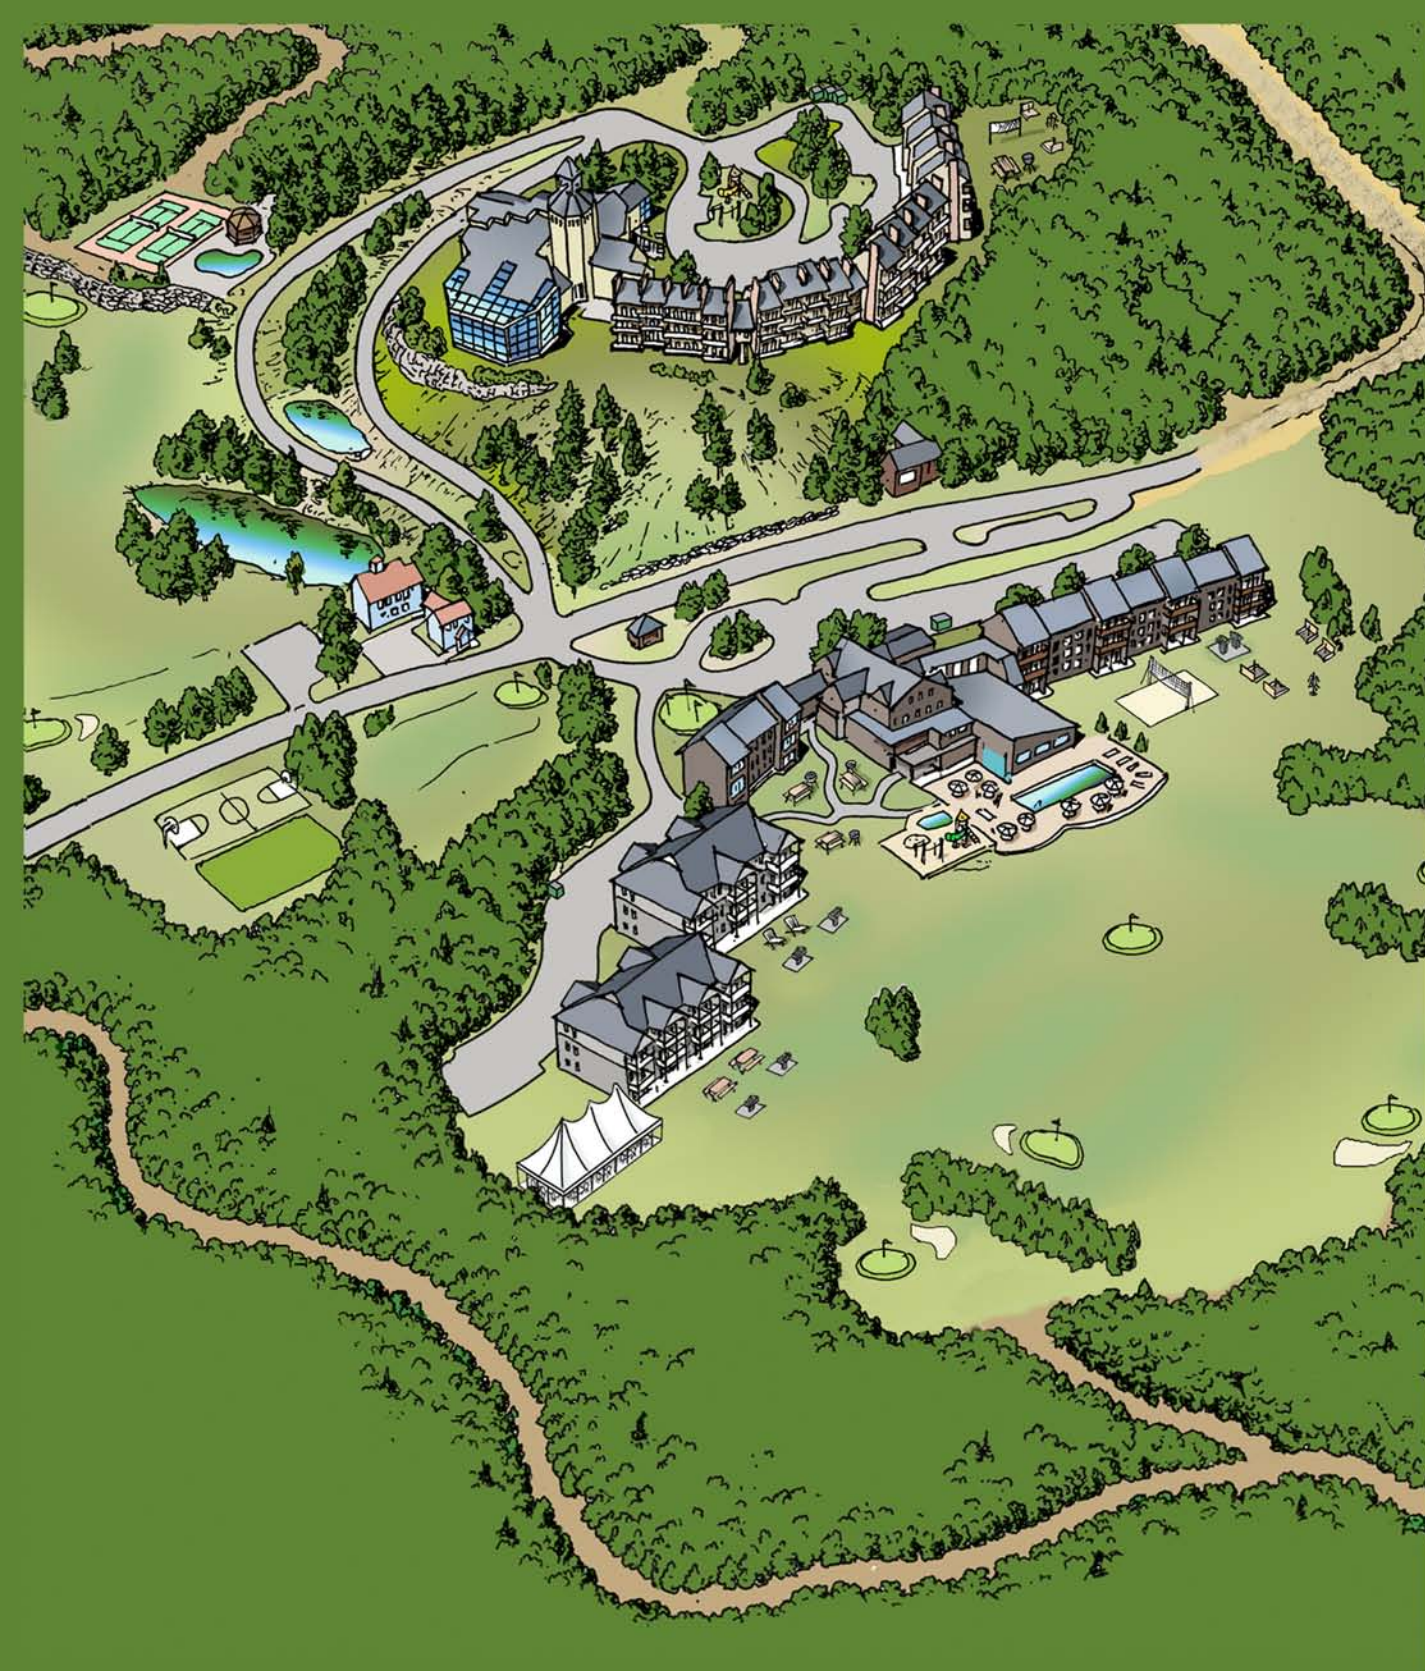

STEELE HILL RESORTS

TRAIL & CAMPUS MAP

Like us on Facebook
facebook.com/steelehillresort

Follow us on Twitter
twitter.com/steelehill

Visit our Site
SteeleHill.com

STEELE HILL RESORTS

TRAIL MAP

TRAIL MAP KEY

	Red Trail	1.2 Miles
	Blue Trail	1.5 Miles
	Yellow Trail	.8 Miles
	Green Trail	.1 Miles
	White Trail	500 Feet

Watch our Video

SteeleHill.com/Trails