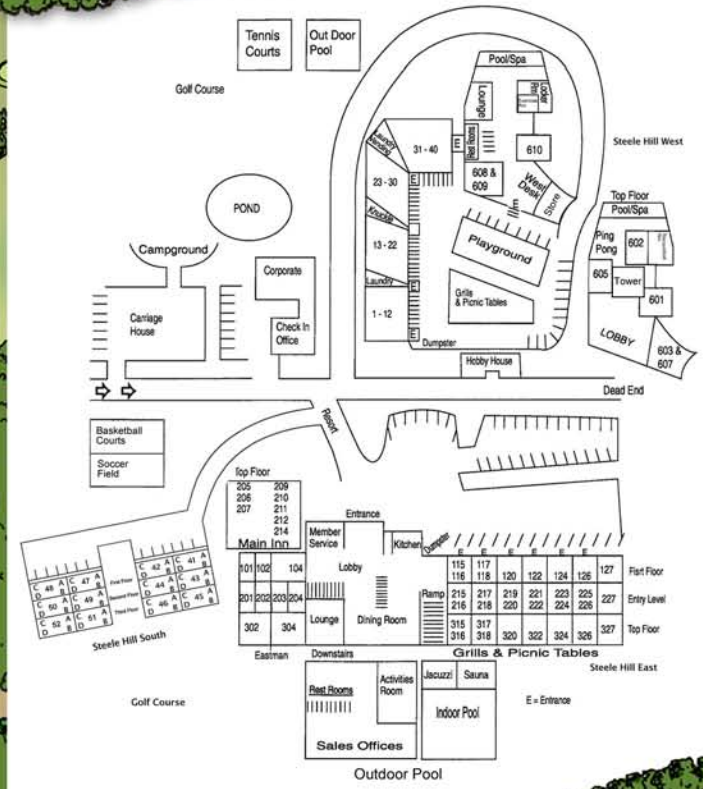

STEELE HILL RESORTS

TRAIL & CAMPUS MAP

Like us on Facebook
facebook.com/steelehillresort

Follow us on Twitter
twitter.com/steelehill

Visit our Site
SteeleHill.com

STEELE HILL RESORTS

TRAIL MAP

TRAIL MAP KEY

	Red Trail	1.2 Miles
	Blue Trail	1.5 Miles
	Yellow Trail	.8 Miles
	Green Trail	.1 Miles
	White Trail	500 Feet

Watch our Video

SteeleHill.com/Trails